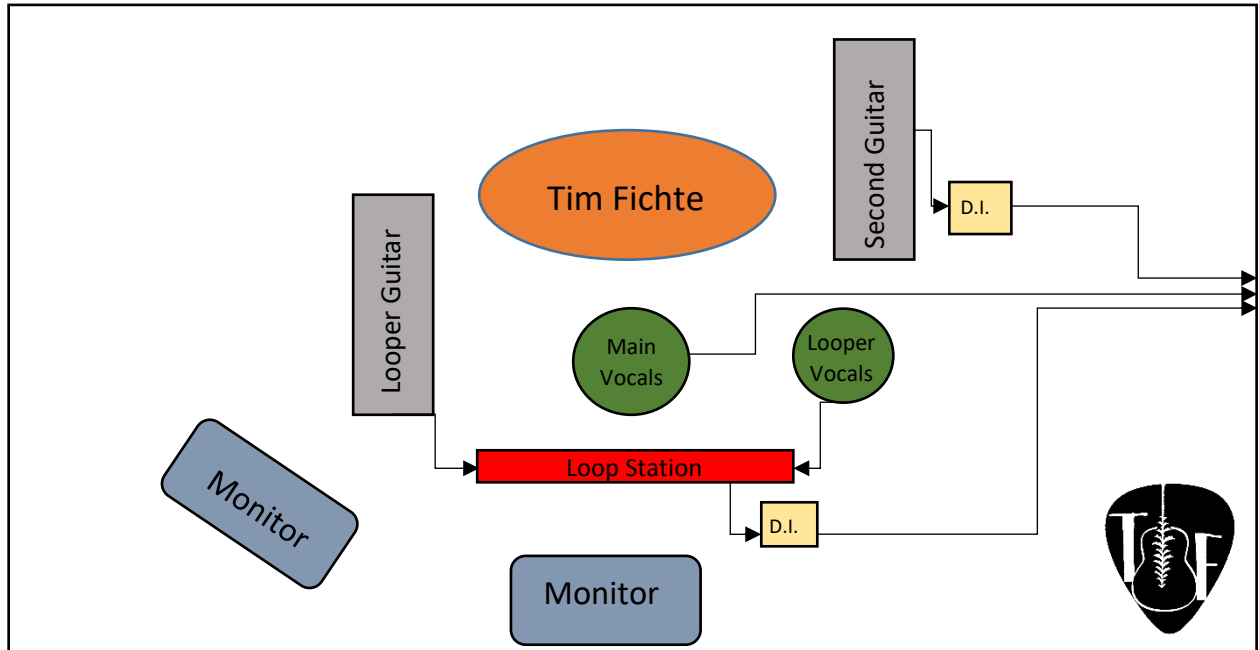

Technical Rider – Tim Fichte

Stage Rider

Mix

Channel	Instrument	Equipment	Insert	Notes
1	Main Vocals	1 Mic (SM 58 or SM beta58a) 1 Mic Stand 1 XLR Cable	Reverb Comp	
2	Loop Station (including: Looper Guitar and Looper Vocals)	1 Mic (SM 58 S) 1 Mic Stand 1 XLR Cable 2 Instrument Cables 1 D.I.		Make sure that there is a power connection on stage!
3	Second Guitar	1 Instrument Cable 1 D.I.	Reverb	